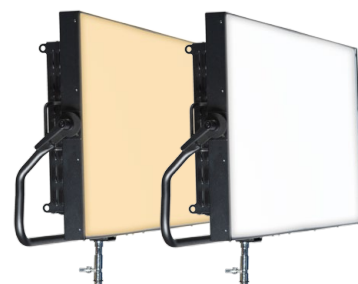

Space Force **twobyfour™**