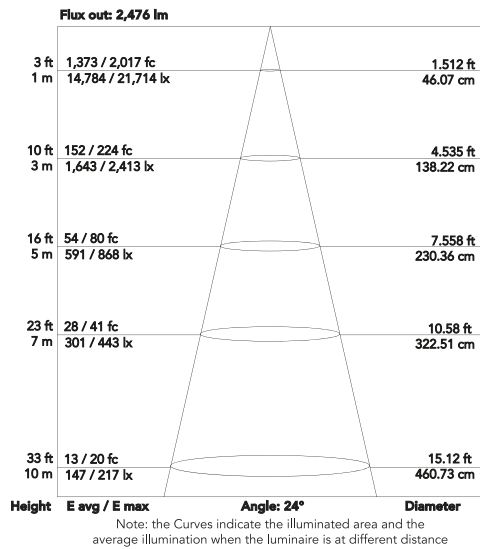

PHOTOMETRIC DATA

ArenaCob4FC - FULL (24°)

Photometrics Diagram