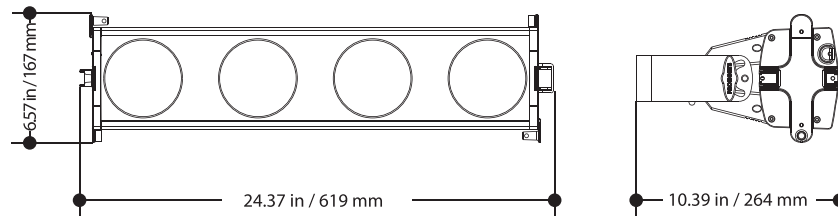

TECHNICAL DRAWING

prolightsamerica.com