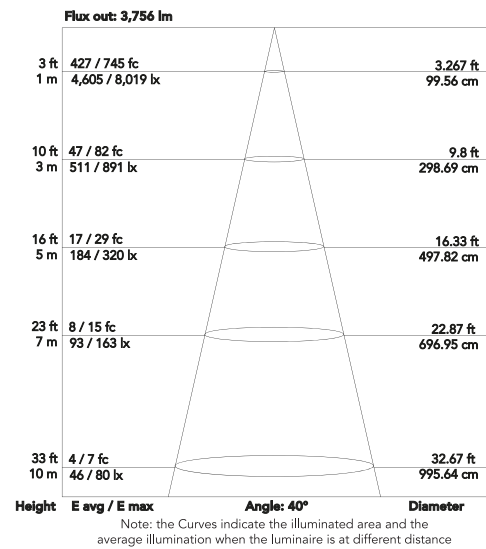

ArenaCob4FC - FULL (40°)

Photometrics Diagram