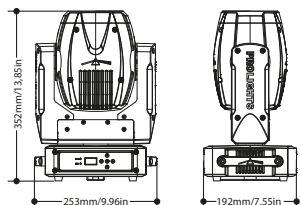

TECHNICAL DRAWING