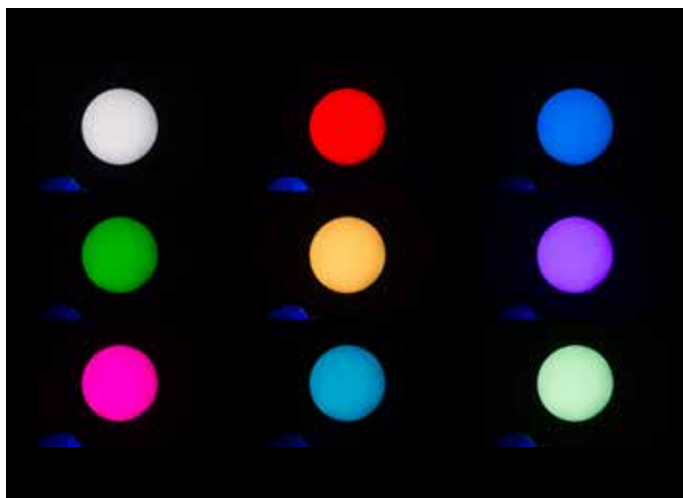

PHOTO GALLERY & APPLICATIONS