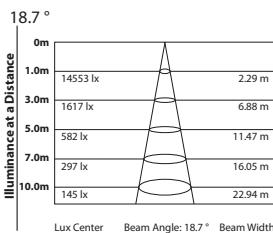

PHOTOMETRIC DATA

APPROVED

prolightsamerica.com

info@prolightsamerica.com
www.prolightsamerica.com

Distributed by

A.C. Lighting Inc.
Tel: +1 416-255-9494
Fax: +1 416-255-3514

northamerica@aclighting.com
www.aclighting.com