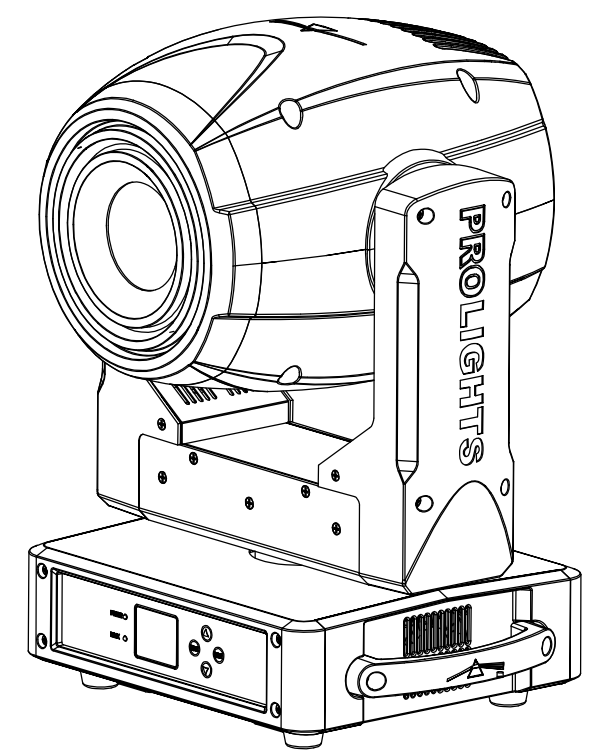

All dimensions are in mm/in

		Drawing number	
Title JETSPOT3		Draw description	
Date 18-09-2017	Revision N 001	Sheet 01	of 01
Checked			
Duplication of this drawing, either full or in part, is strictly prohibited without prior written authorization of Prolights			