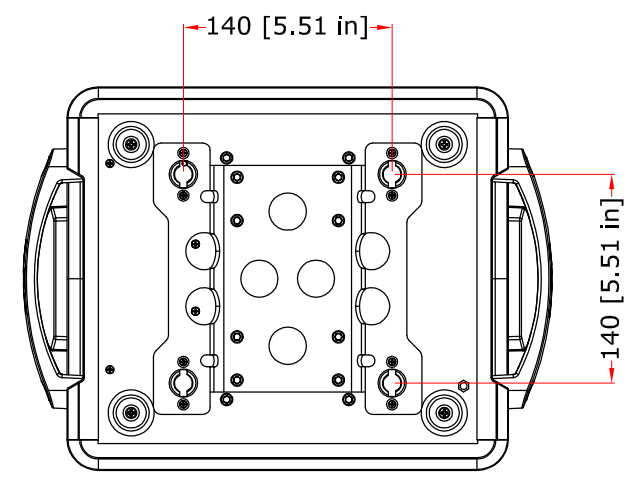

All dimensions are in mm/in

		Drawing number	
Title JETSPOT3		Draw description	
Date 18-09-2017	Revision N 001	Sheet 01	of 01
Checked			
Duplication of this drawing, either full or in part, is strictly prohibited without prior written authorization of Prolights			