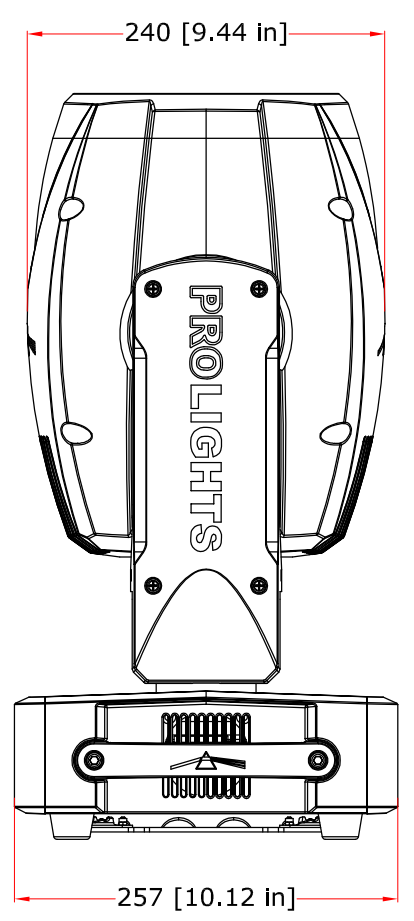

All dimensions are in mm/in

		Drawing number	
Title JETSPOT3		Draw description	
Date 18-09-2017	Revision N 001	Sheet 01	of 01
Checked			
Duplication of this drawing, either full or in part, is strictly prohibited without prior written authorization of Prolights			