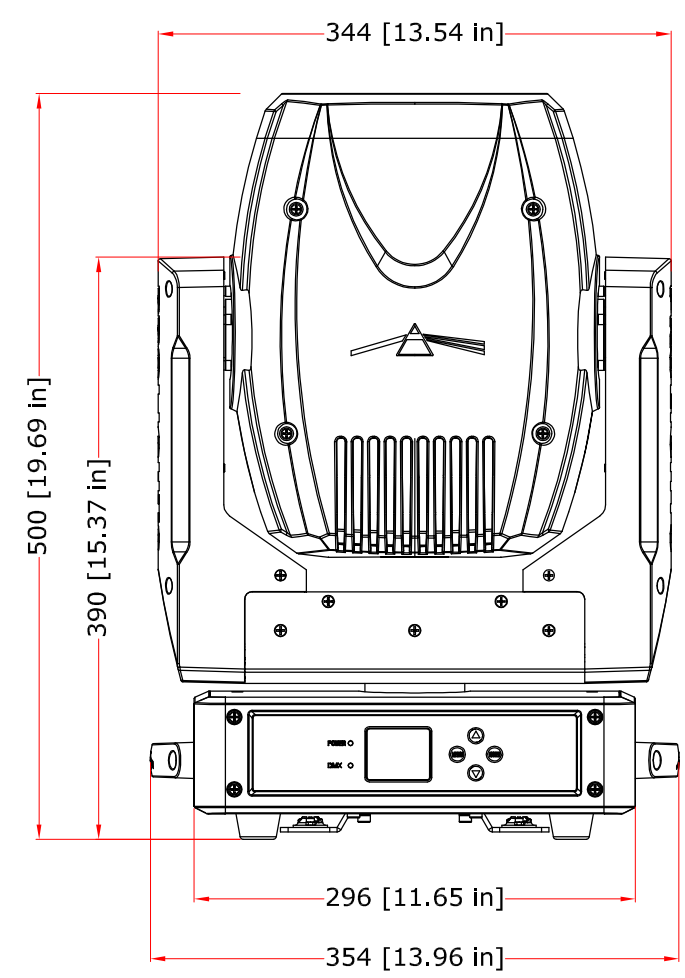

All dimensions are in mm/in

		Drawing number	
Title JETSPOT3		Draw description	
Date 18-09-2017	Revision N 001	Sheet 01	of 01
Checked			
Duplication of this drawing, either full or in part, is strictly prohibited without prior written authorization of Prolights			