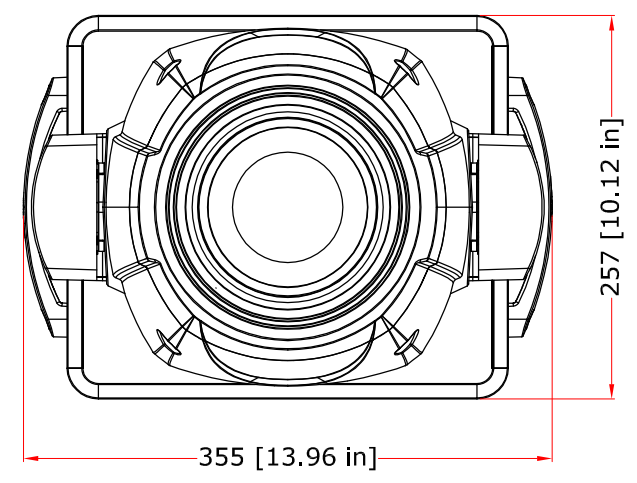

All dimensions are in mm/in

		Drawing number	
Title JETSPOT3		Draw description	
Date 18-09-2017	Revision N 001	Sheet 01	of 01
Checked			
Duplication of this drawing, either full or in part, is strictly prohibited without prior written authorization of Prolights			