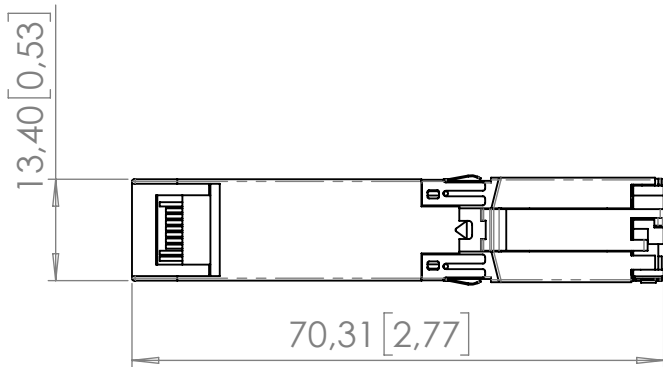

FIRST ANGLE PROJECTION

LU 90 01127

Luminex

Luminex 1000Base-T SFP Copper Transceiver 100m, RJ45, Fast loss

SCALE: 1:1

units: mm [inch]

A4

4