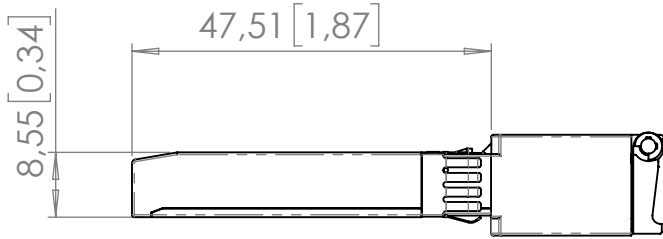

FIRST ANGLE PROJECTION

LU 90 01127

Luminex

Luminex 1000Base-T SFP Copper Transceiver 100m, RJ45, Fast loss

SCALE: 1:1

units: mm [inch]

A4

4