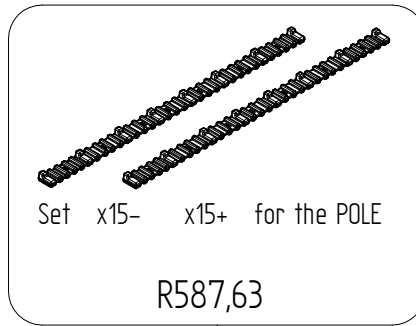

ART. R1003,999

For serial number
from XXXXXX

R1003,176

Set for the POLE

R1003,150

Set x15- x15+ for the POLE

R587,63

R1003,033

R3,2540
set of 4

R1003,011BR

R1003,034

R1003,058

R1003,141