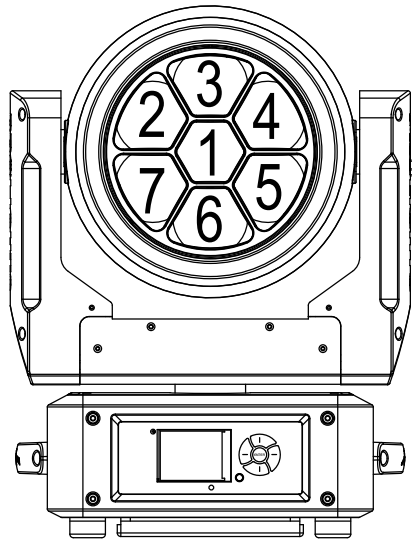

STARK400

CHANNEL FUNCTION

FUNCTION	STARK 400		
	WASH	FX	PIX-FX
PAN	1	1	1
PAN Fine	2	2	2
TILT	3	3	3
TILT Fine	4	4	4
P/T SPEED	5	5	5
SHUTTER	6	6	6
DIMMER	7	7	7
DIMMER FADE		8	8
COLOR FUNCTION	8	9	9
VIRTUAL COLOR 1	9	10	10
VIRTUAL COLOR 2	10	11	11
RED	11	12	
GREEN	12	13	
BLUE	13	14	
WHITE	14	15	
ZOOM	15	16	12
PATTERN		17	13
PATTERN SPEED		18	14
PATTERN TRANSITION		19	15
FOREGROUND COLOR		20	16
FOREGROUND DIMMER		21	17
FOREGROUND STROBE		22	18
BACKGROUND COLOR		23	19
BACKGROUND DIMMER		24	20
BACKGROUND STROBE		25	21
CONTROL	16	26	22
RED PIXEL 1			23
GREEN PIXEL 1			24
BLUE PIXEL 1			25
WHITE PIXEL 1			26
PIXELS 2~6			27~46
RED PIXEL 7			47
GREEN PIXEL 7			48
BLUE PIXEL 7			49
WHITE PIXEL 7			50

STARK400
PIXEL MAPPING LAYOUT