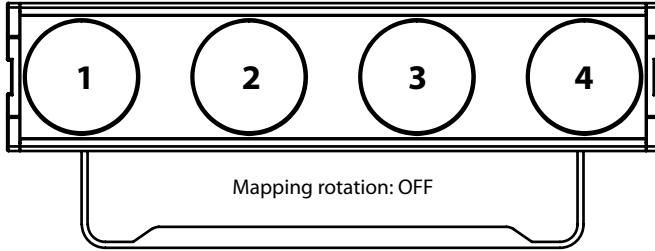

ARENACOB4FC

DMX CONTROL

HALO 1ch		
MODE 1 Ch	FUNCTION	DMX Value
1	DIMMER 0~100%	000 - 255

In HALO mode, the fixture emulates dimmer curve and color as an halogen DWE.

HALO 4ch		
MODE 4 Ch	FUNCTION	DMX Value
1	PIXEL 1 Dimmer 0~100%	000 - 255
2	PIXEL 2 Dimmer 0~100%	000 - 255
3	PIXEL 3 Dimmer 0~100%	000 - 255
4	PIXEL 14 Dimmer 0~100%	000 - 255