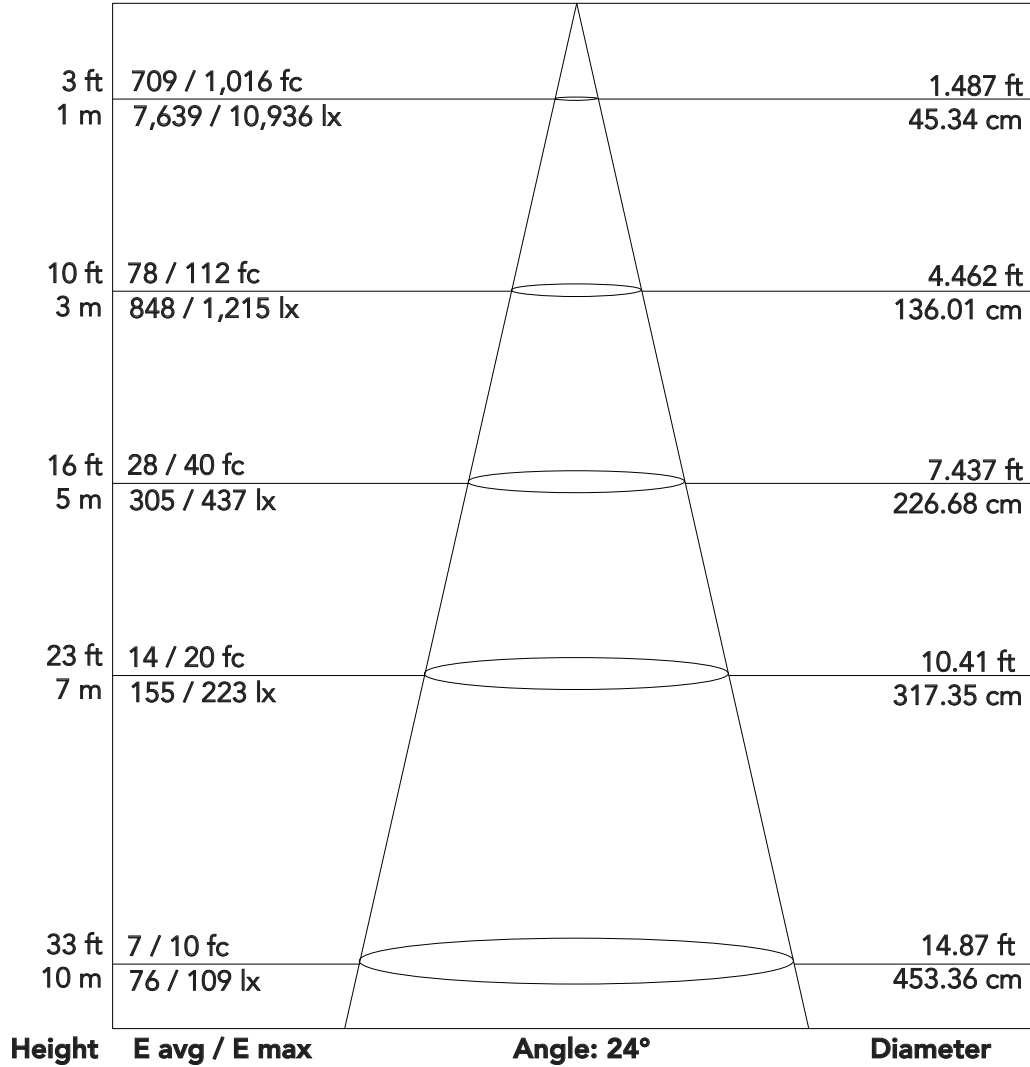

Photometrics

Flux out: 1,279 lm

Note: the Curves indicate the illuminated area and the average illumination when the luminaire is at different distance