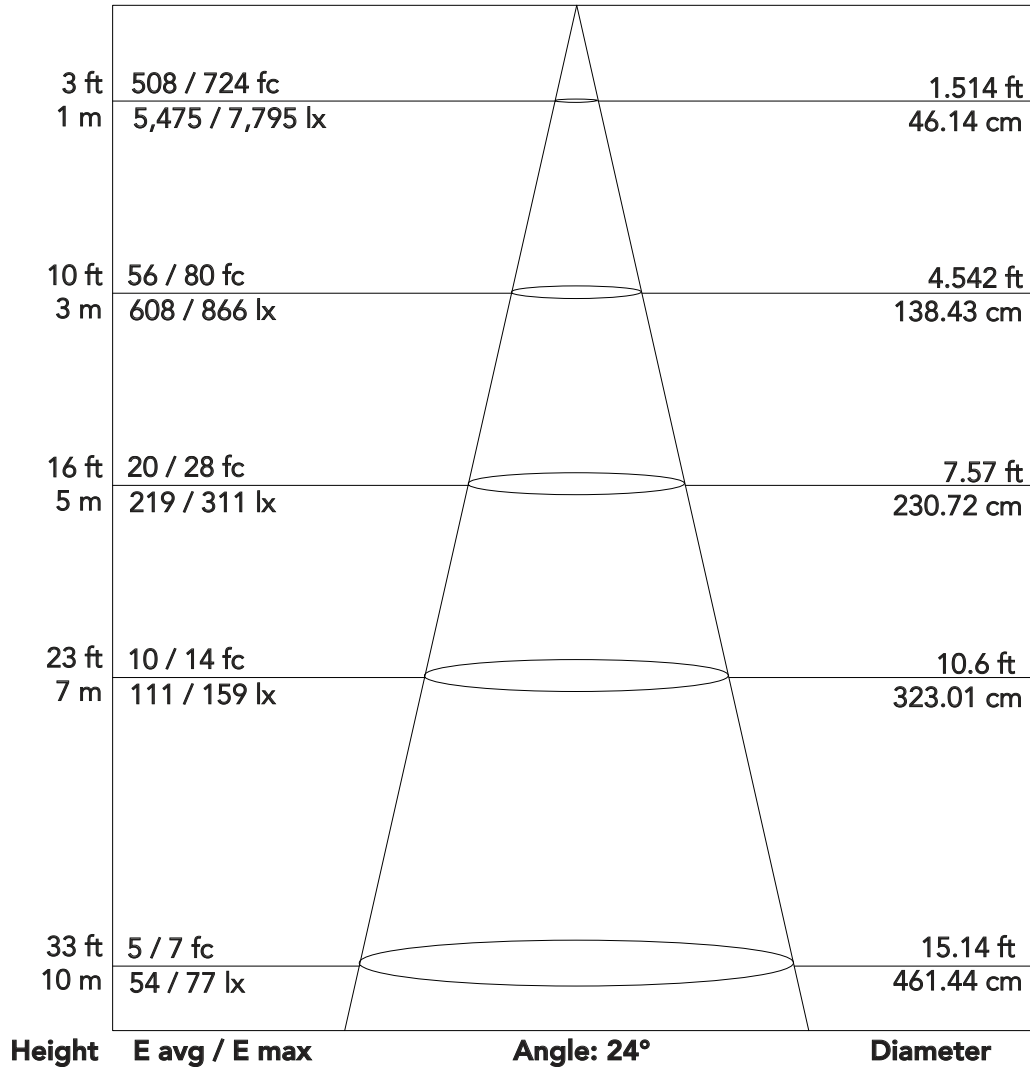

Photometrics

Flux out: 916 lm

Note: the Curves indicate the illuminated area and the average illumination when the luminaire is at different distance