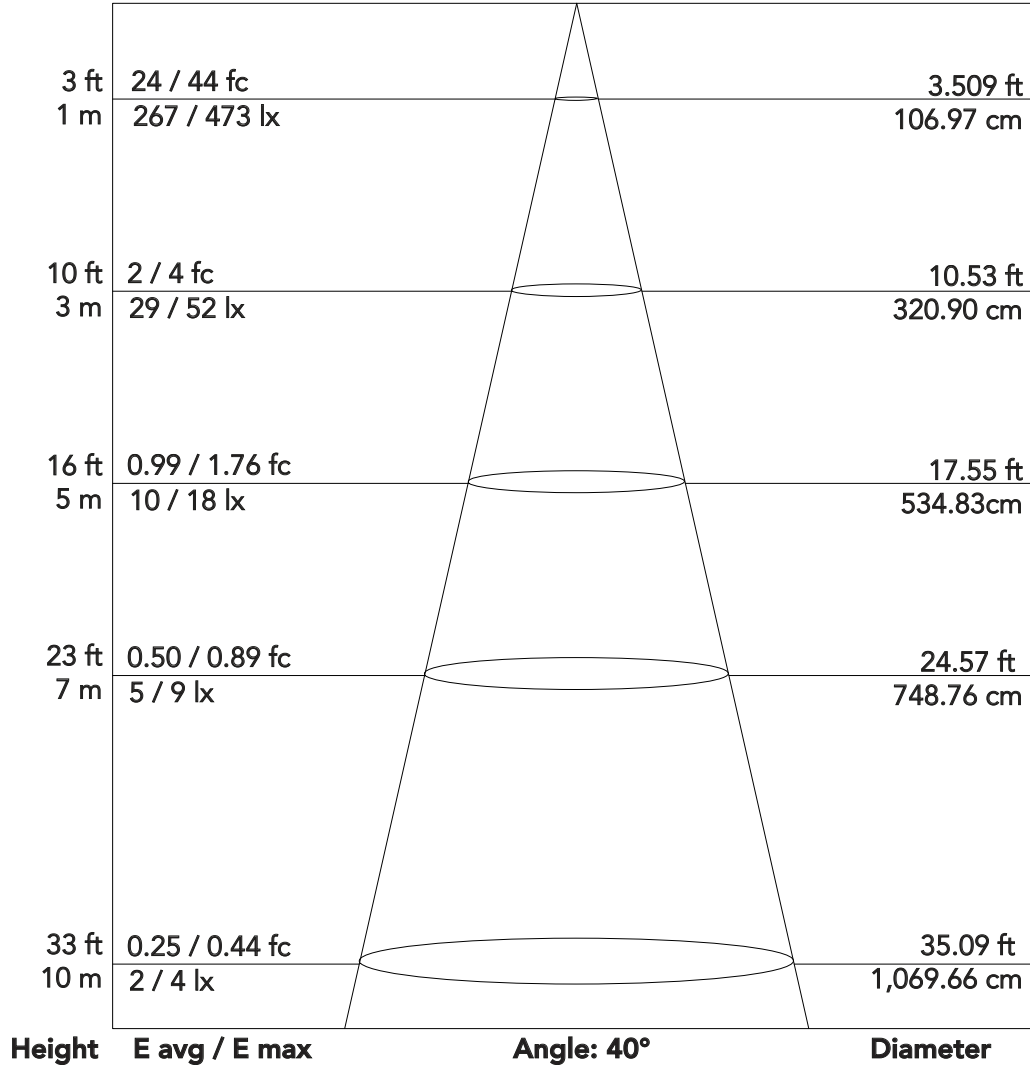

Photometrics

Flux out: 258 lm

Note: the Curves indicate the illuminated area and the average illumination when the luminaire is at different distance