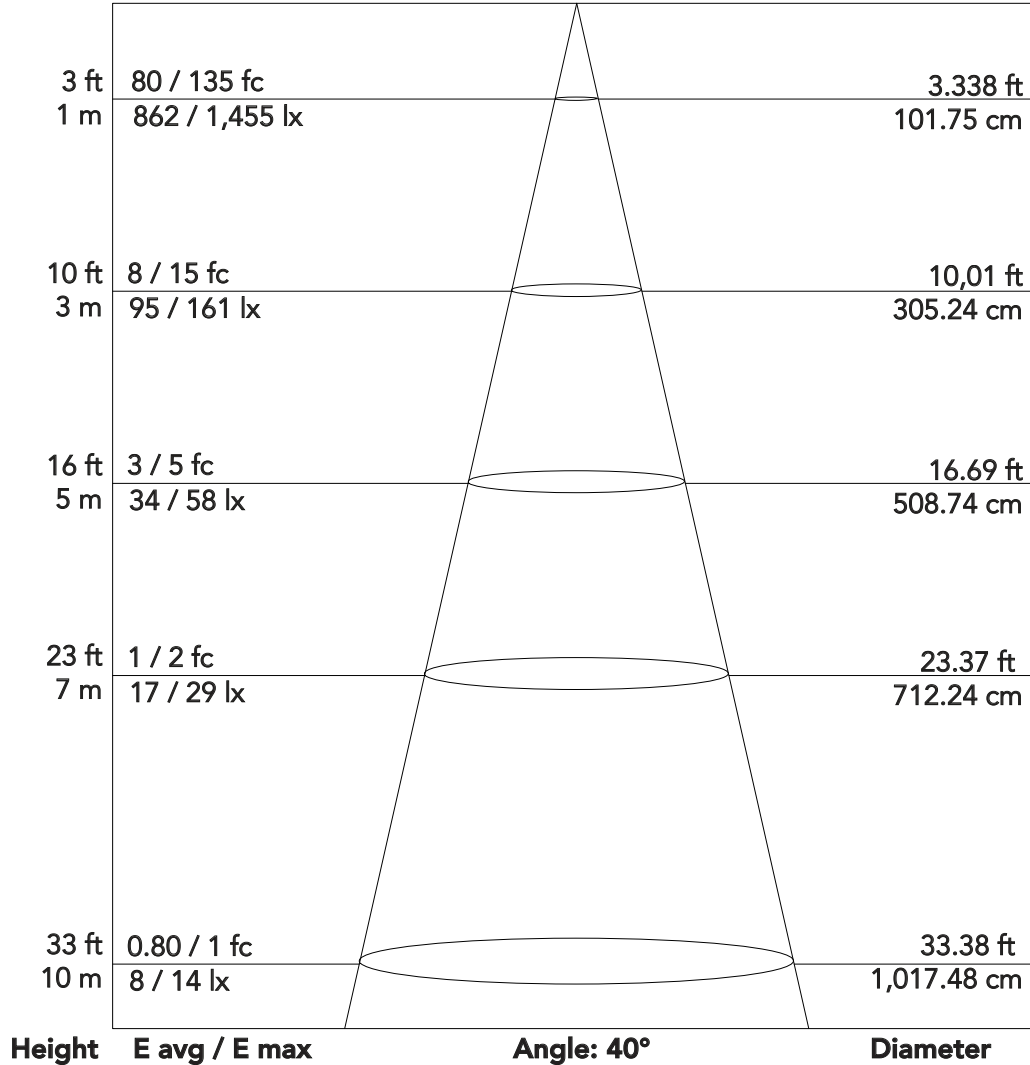

ArenaCob4FC - FULL (40°)

4x75 W IP65 multifunctional full colour LED blinder

Photometrics

Flux out: 3,756 lm

Note: the Curves indicate the illuminated area and the average illumination when the luminaire is at different distance

ArenaCob4FC - Red (40°)

4x75 W IP65 multifunctional full colour LED blinder

Photometrics

Flux out: 703 lm

Note: the Curves indicate the illuminated area and the average illumination when the luminaire is at different distance