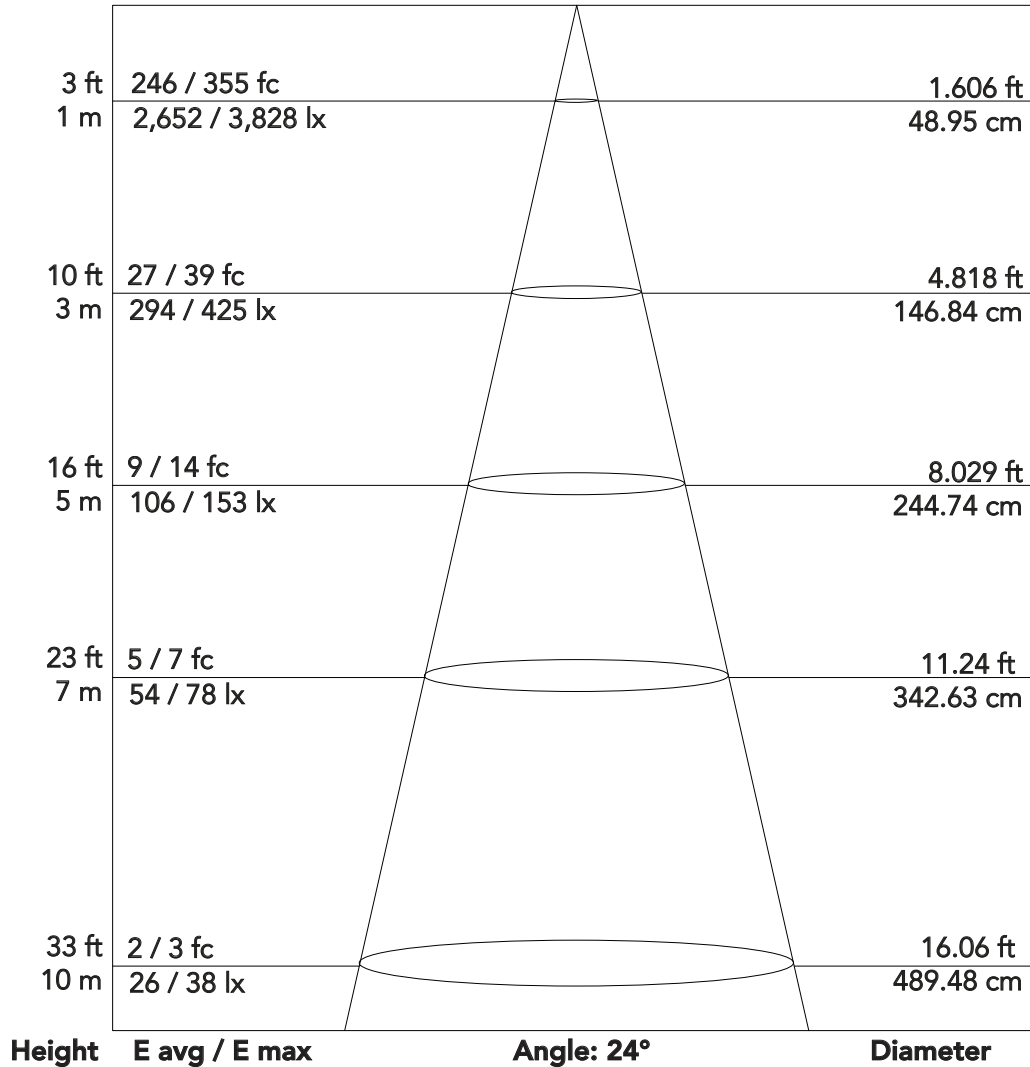

ArenaCob4FC - FULL (24°)

4x75 W IP65 multifunctional full colour LED blinder

Photometrics

Flux out: 2,476 lm

Note: the Curves indicate the illuminated area and the average illumination when the luminaire is at different distance

ArenaCob4FC - Red (24°)

4x75 W IP65 multifunctional full colour LED blinder

Photometrics

Flux out: 517 lm

Note: the Curves indicate the illuminated area and the average illumination when the luminaire is at different distance