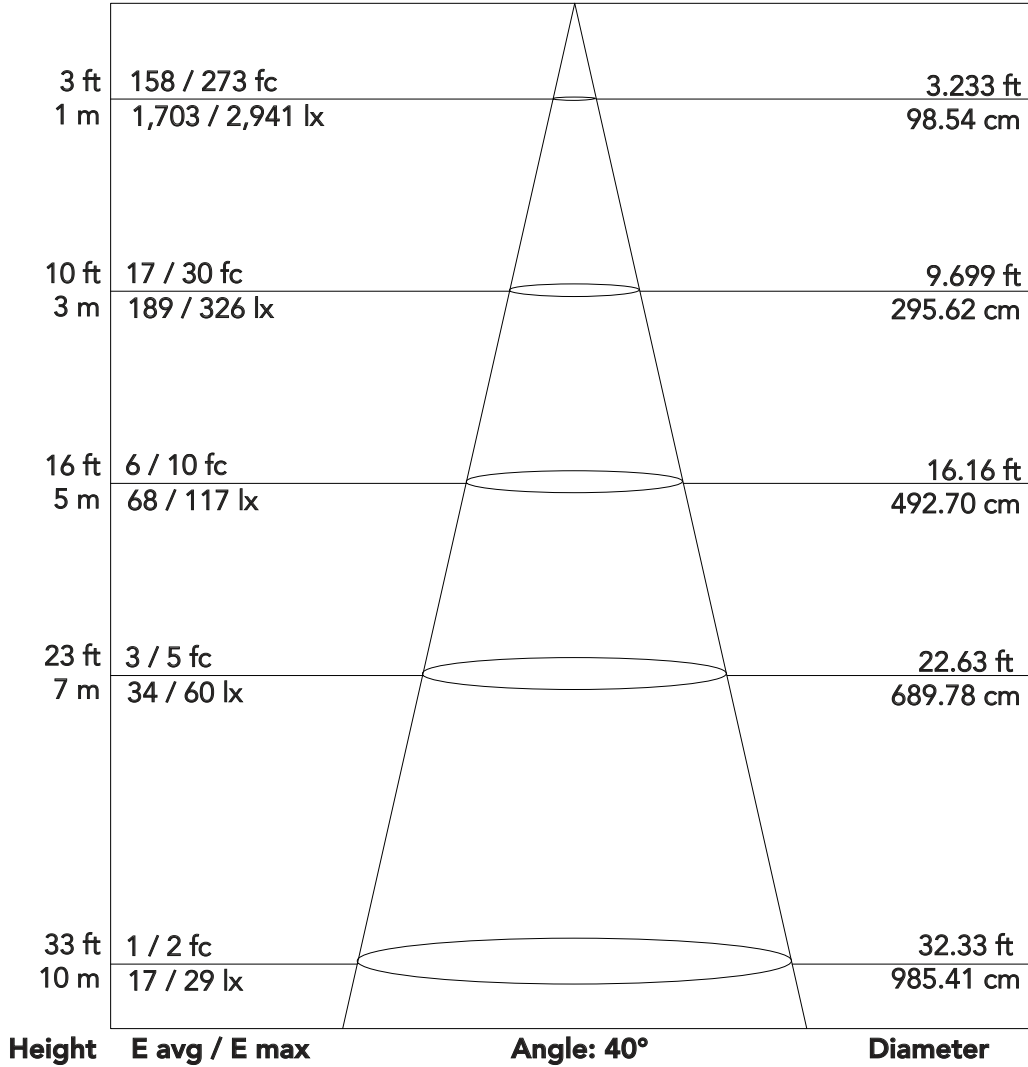

Photometrics

Flux out: 1,389 lm

Note: the Curves indicate the illuminated area and the average illumination when the luminaire is at different distance