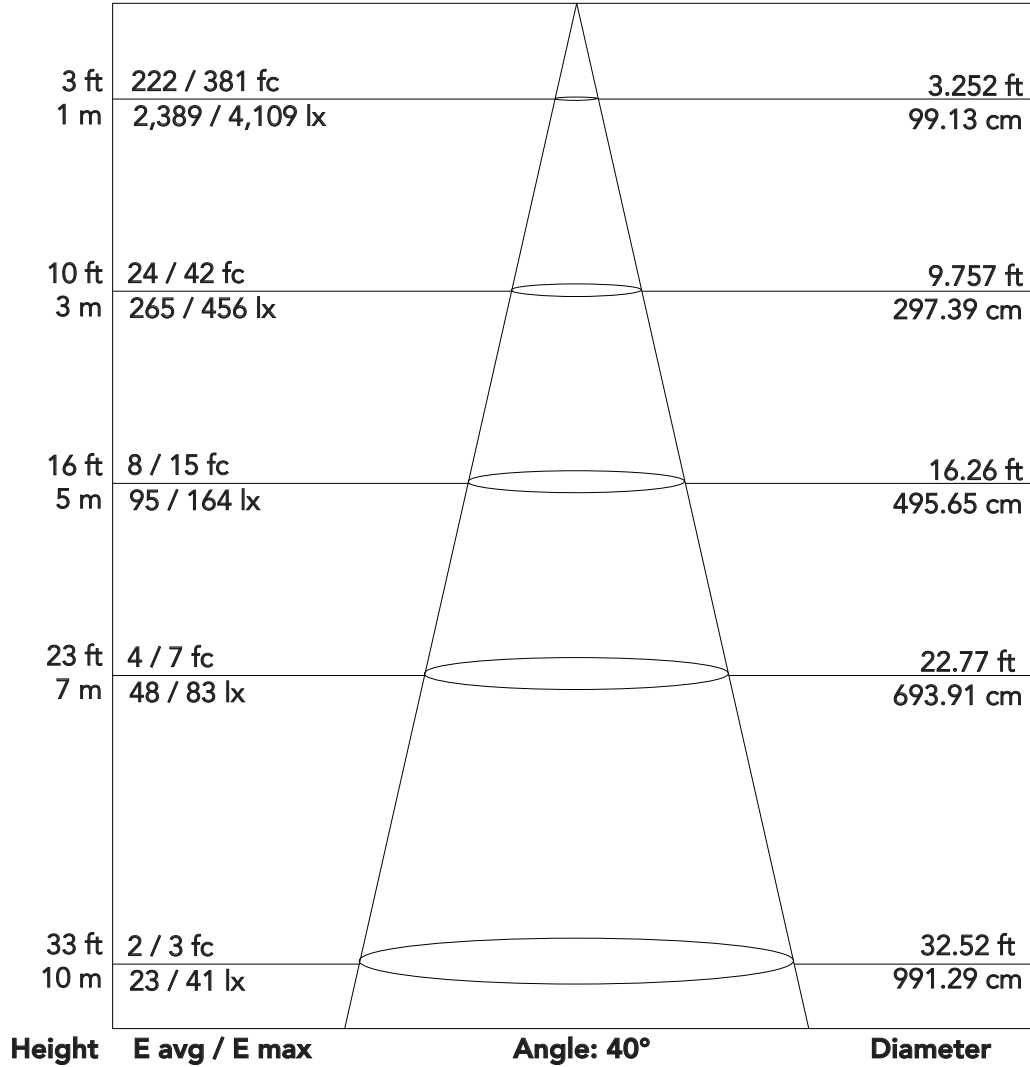

Photometrics

Flux out: 1,949 lm

Note: the Curves indicate the illuminated area and the average illumination when the luminaire is at different distance