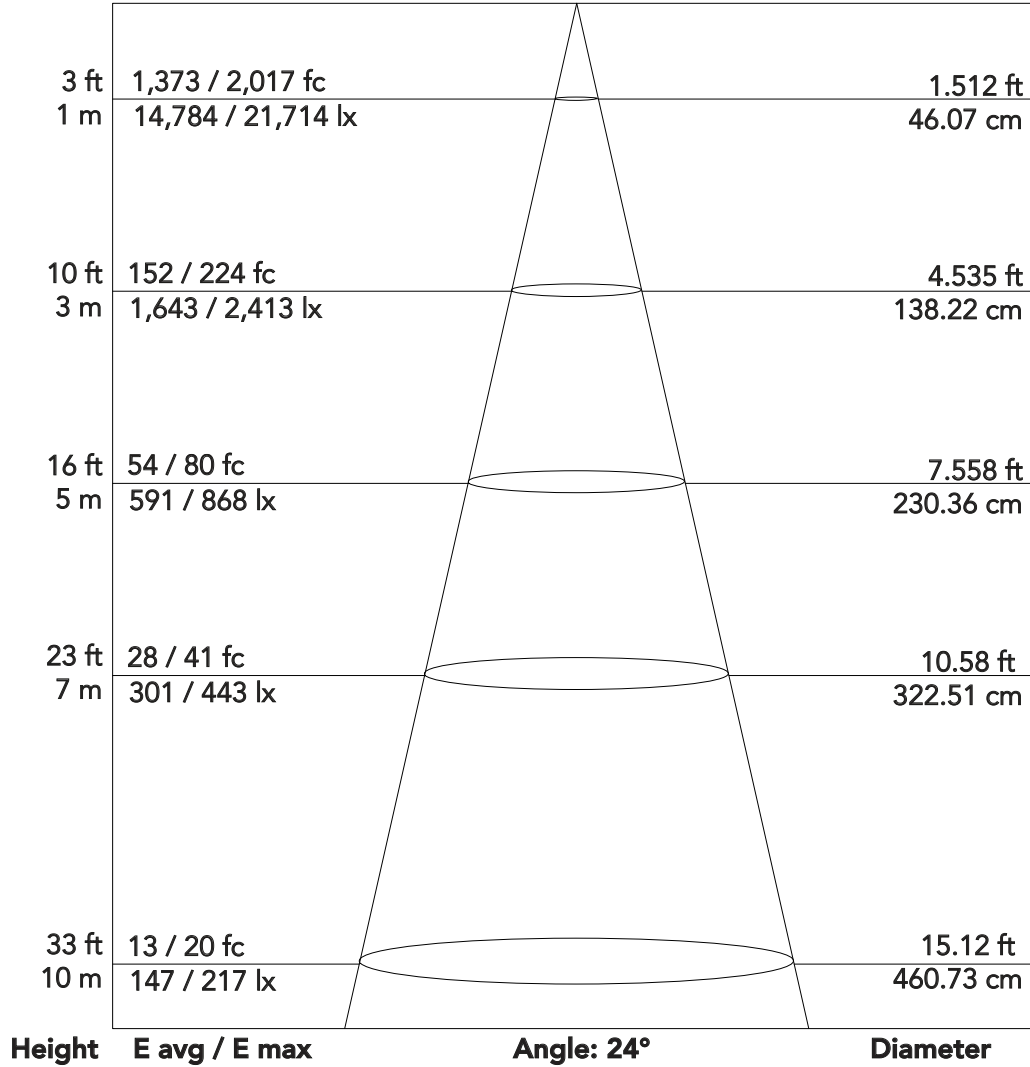

ArenaCob4FC - FULL (24°)

4x75 W IP65 multifunctional full colour LED blinder

Photometrics

Flux out: 2,476 lm

Note: the Curves indicate the illuminated area and the average illumination when the luminaire is at different distance

ArenaCob4FC - Red (24°)

4x75 W IP65 multifunctional full colour LED blinder

Photometrics

Flux out: 517 lm

Note: the Curves indicate the illuminated area and the average illumination when the luminaire is at different distance