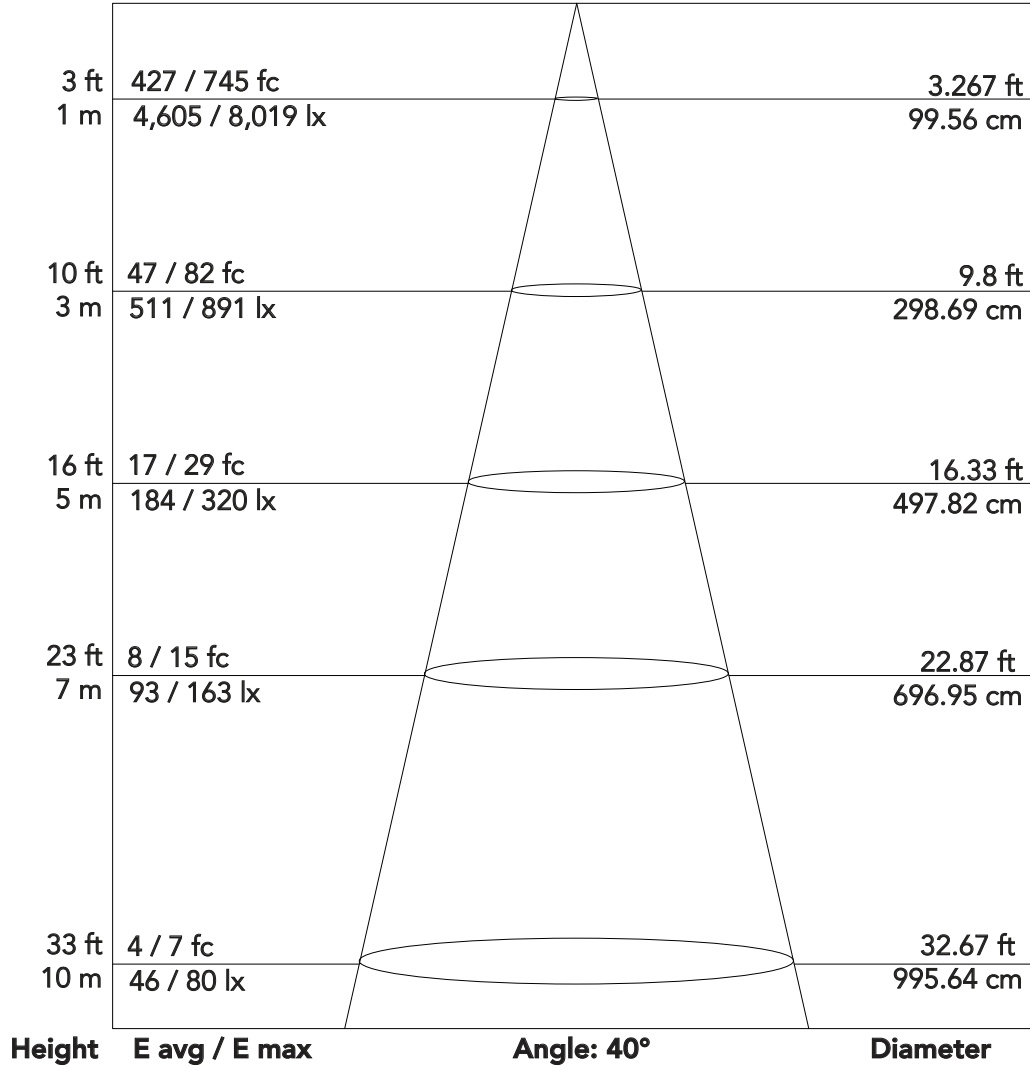

Photometrics

Flux out: 3,756 lm

Note: the Curves indicate the illuminated area and the average illumination when the luminaire is at different distance