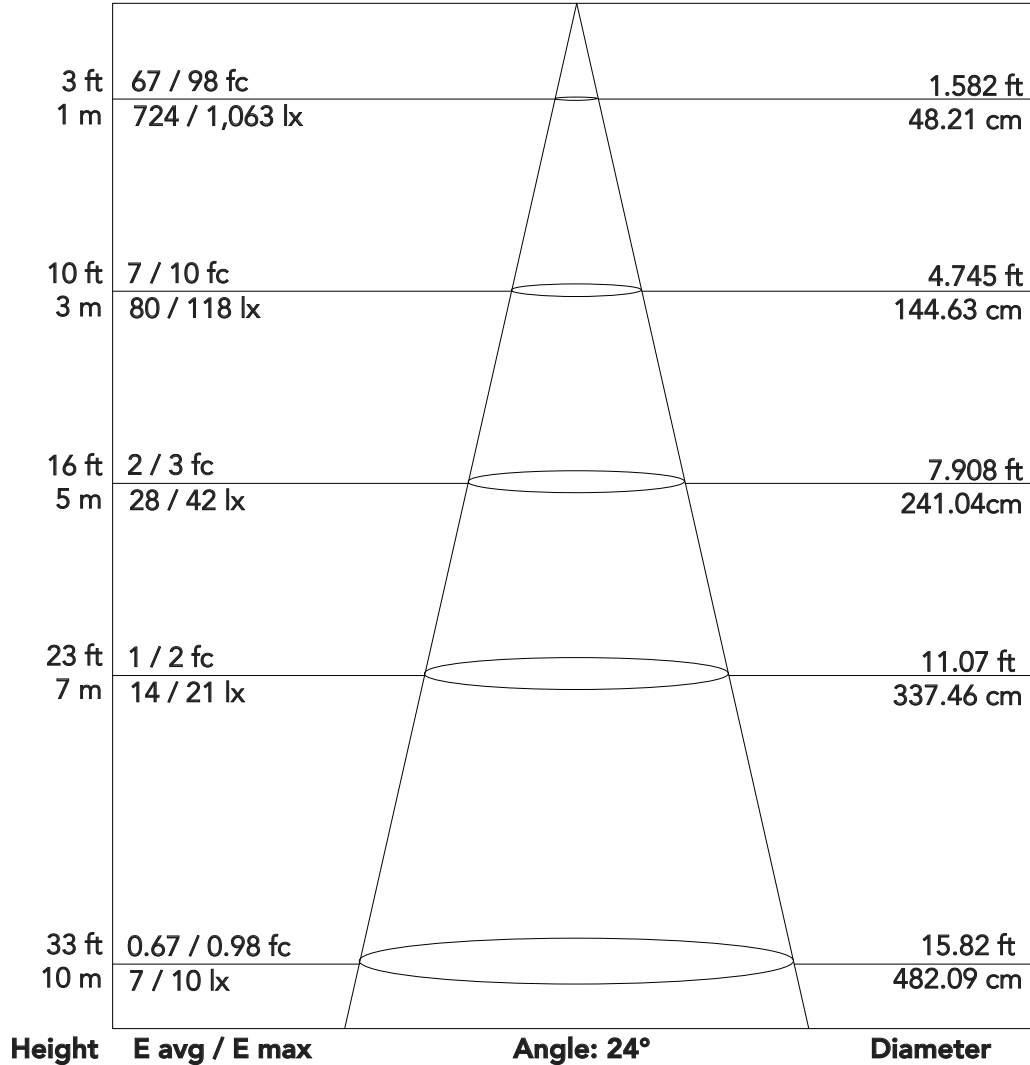

Photometrics

Flux out: 141 lm

Note: the Curves indicate the illuminated area and the average illumination when the luminaire is at different distance