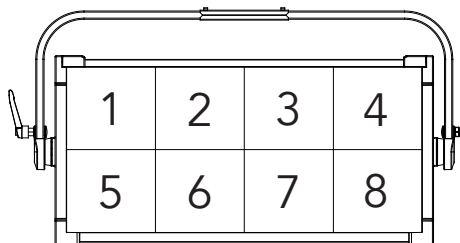

FILM
65Ch and 129Ch

Ch	FILM 65Ch	Ch	FILM 129Ch
1	CONTROL	1	CONTROL
2	PIXEL 1 DIMMER	2	PIXEL 1 DIMMER
3	PIXEL 1 CCT	3	PIXEL 1 DIMMER FINE
4	PIXEL 1 HUE	4	PIXEL 1 CCT
5	PIXEL 1 CROSSFADE FROM CCT TO COLOR	5	PIXEL 1 CCT FINE
6	PIXEL 1 RED	6	PIXEL 1 HUE
7	PIXEL 1 GREEN	7	PIXEL 1 HUE FINE
8	PIXEL 1 BLUE	8	PIXEL 1 CROSSFADE FROM CCT TO COLOR
9	PIXEL 1 WHITE	9	PIXEL 1 CROSSFADE FROM CCT TO COLOR FINE
10	PIXEL 2 DIMMER	10	PIXEL 1 RED
	...	11	PIXEL 1 RED FINE
58	PIXEL 8 DIMMER	12	PIXEL 1 GREEN
59	PIXEL 8 CCT	13	PIXEL 1 GREEN FINE
60	PIXEL 8 HUE	14	PIXEL 1 BLUE
61	PIXEL 8 CROSSFADE FROM CCT TO COLOR	15	PIXEL 1 BLUE FINE
62	PIXEL 8 RED	16	PIXEL 1 WHITE
63	PIXEL 8 GREEN	17	PIXEL 1 WHITE FINE
64	PIXEL 8 BLUE	18	PIXEL 2 DIMMER
65	PIXEL 8 WHITE	...	...
PIXEL LAYOUT		114	PIXEL 8 DIMMER
		115	PIXEL 8 DIMMER FINE
		116	PIXEL 8 CCT
		117	PIXEL 8 CCT FINE
		118	PIXEL 8 HUE
		119	PIXEL 8 HUE FINE
		120	PIXEL 8 CROSSFADE FROM CCT TO COLOR
		121	PIXEL 8 CROSSFADE FROM CCT TO COLOR FINE
		122	PIXEL 8 RED
		123	PIXEL 8 RED FINE
		124	PIXEL 8 GREEN
		125	PIXEL 8 GREEN FINE
		126	PIXEL 8 BLUE
127	PIXEL 8 BLUE FINE		
128	PIXEL 8 WHITE		
129	PIXEL 8 WHITE FINE